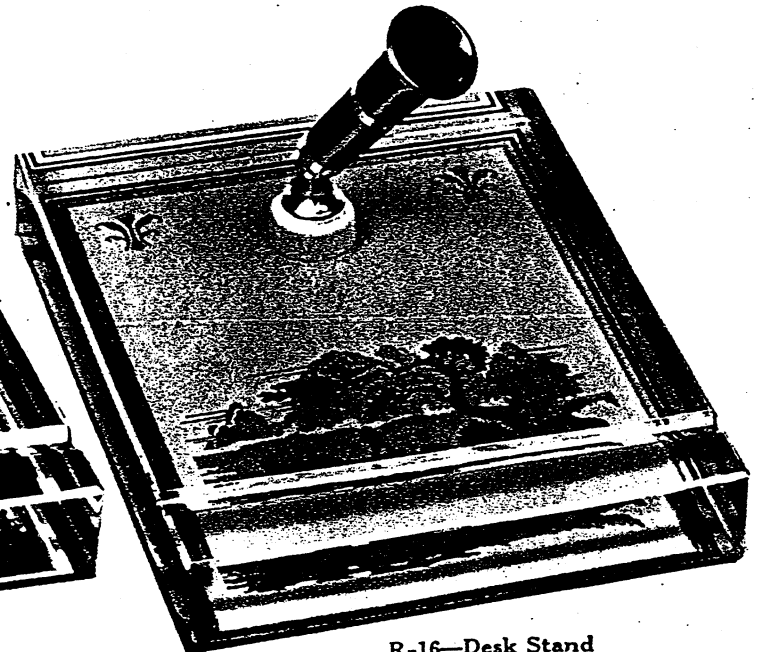

R-16—Desk Stand

Code RABBO. Single crystal clear glass base, $5\frac{1}{4} \times 7 \times 1$ ", with beautiful colored design photoplated so as to be seen from user's position. Equipped with one Universal black, unbreakable Radite socket.
List $10.00